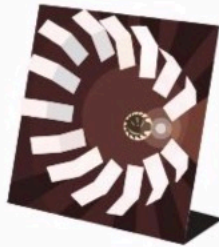

'Kalamo' table lamp (1972) by Gianni Villa, Artemide