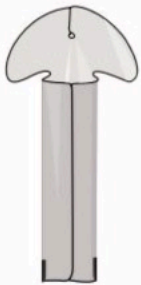

'Chiara' floor lamp (1964) by Mario Bellini, Flos